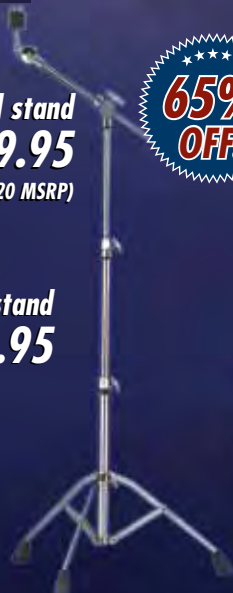

Yamaha snare stand
NOW $79.95

(SS-940 $195 MSRP)